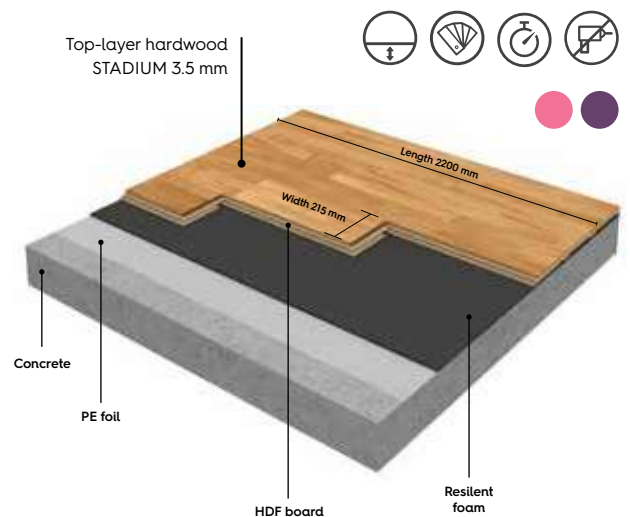

Actiflex

- When flexibility and comfort is key, and you need a quick turnaround when renovating, Actiflex is the right choice. It is easy to extend, pick-up and relocate.
- Actiflex is an area-elastic sports floor that guarantees flexibility and comfort.
- Can be installed on a flat, firm and self-supporting subfloor or an existing floor. Maximum size of an area - 600 m²
- Quick and easy installation with the 5G Click locking system.

- Actiflex Stadium Construction height: 29.0 mm
  Dimension: 21 x 215 x 2200 mm
  Top layer: ca. 3.5 mm