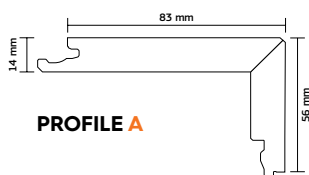

# BOEN Accessories

Stair nosings made of BOEN parquet floorings

- ▶ Made of BOEN parquet floorings.
- ▶ Manufactured from all BOEN types of wood and all surfaces of our current range of products.

Profile/ Product	Surface	Length	Article nr.	Price €/ meter net price
<b>PROFILE A</b> Stair nosing for BOEN 13.2 / 14 mm 3-layer parquet, 56 x 83mm. Click profile at bottom edge.				
Oak	Live Matt	2200 mm	10117866	64.80
Oak white	Live Matt, white	2200 mm	10117924	64.80
Oak	Live Natural	2200 mm	10117923	64.80
Oak, beveled	Live Matt	2200 mm	10117926	64.80
Oak, beveled and brushed	Live Natural	2200 mm	10117928	64.80
Oak white, beveled and brushed	Live Natural, white	2200 mm	10117930	64.80
Oak, beveled and brushed	Live Pure	2200 mm	10120432	64.80
<b>PROFILE B</b> Stair nosing for BOEN 13.2 / 14 mm 3-layer parquet, 56 x 69mm. Veneer at bottom edge.				
Oak	Live Matt	2200 mm	10117931	77.10
Oak white	Live Matt, white	2200 mm	10117933	77.10
Oak	Live Natural	2200 mm	10117932	77.10
Oak, beveled	Live Matt	2200 mm	10117934	77.10
Oak, beveled and brushed	Live Natural	2200 mm	10117935	77.10
Oak white, beveled and brushed	Live Natural, white	2200 mm	10117936	77.10
Oak, beveled and brushed	Live Pure	2200 mm	10120437	77.10
<b>PROFILE 1</b> Stair nosing for BOEN Prestige, 40 x101mm. T/G profile at bottom edge.				
Oak	Live Matt	1150 mm	10117938	51.80
Oak	Live Natural	1150 mm	10117939	51.80
<b>PROFILE 2</b> Stair nosing for BOEN Prestige, 40 x 101mm. Veneer at bottom edge.				
Oak	Live Matt	1150 mm	10117941	64.80
Oak	Live Natural	1150 mm	10117942	64.80