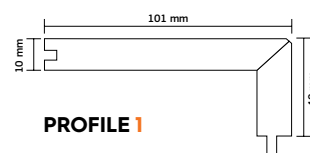

# BOEN Accessories

Stair nosings made of BOEN parquet floorings

- ▶ Made of BOEN parquet floorings.
- ▶ Manufactured from all BOEN types of wood and all surfaces of our current range of products.

Profile/ Product	Surface	Length	Article nr.	Price €/ meter net price
<b>PROFILE A</b> Stair nosing for BOEN 13.2 / 14 mm 3-layer parquet, 56 x 83mm. Click profile at bottom edge.				
Oak	Live Matt	2200 mm	10117866	64.80
Oak white	Live Matt, white	2200 mm	10117924	64.80
Oak	Live Natural	2200 mm	10117923	64.80
Oak, beveled	Live Matt	2200 mm	10117926	64.80
Oak, beveled and brushed	Live Natural	2200 mm	10117928	64.80
Oak white, beveled and brushed	Live Natural, white	2200 mm	10117930	64.80
Oak, beveled and brushed	Live Pure	2200 mm	10120432	64.80
<b>PROFILE B</b> Stair nosing for BOEN 13.2 / 14 mm 3-layer parquet, 56 x 69mm. Veneer at bottom edge.				
Oak	Live Matt	2200 mm	10117931	77.10
Oak white	Live Matt, white	2200 mm	10117933	77.10
Oak	Live Natural	2200 mm	10117932	77.10
Oak, beveled	Live Matt	2200 mm	10117934	77.10
Oak, beveled and brushed	Live Natural	2200 mm	10117935	77.10
Oak white, beveled and brushed	Live Natural, white	2200 mm	10117936	77.10
Oak, beveled and brushed	Live Pure	2200 mm	10120437	77.10
<b>PROFILE 1</b> Stair nosing for BOEN Prestige, 40 x101mm. T/G profile at bottom edge.				
Oak	Live Matt	1150 mm	10117938	51.80
Oak	Live Natural	1150 mm	10117939	51.80
<b>PROFILE 2</b> Stair nosing for BOEN Prestige, 40 x 101mm. Veneer at bottom edge.				
Oak	Live Matt	1150 mm	10117941	64.80
Oak	Live Natural	1150 mm	10117942	64.80