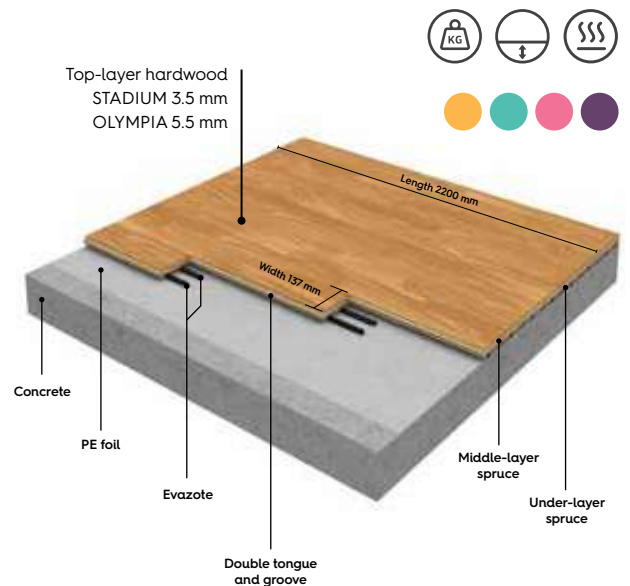

Boflex

- The premium area-elastic floor system for high level performance. With unique progressive shock absorption, Boflex offers uniform performance for adult professionals as well as young athletes. The construction can withstand an almost unlimited weight load and is extremely stable.
- Floating installation on even sub-floor, e.g. screed.
- Top layer BOEN parquet flooring with double tongue and groove profile and bottom elastic strips.

- Boflex Stadium Construction height: 28.0 mm
  Dimension: 28 x 137 x 2200 mm
  Top layer: ca. 3.5 mm
- Boflex Olympia Construction height: 30.0 mm
  Dimension: 30 x 137 x 2200 mm
  Top layer: ca. 5.5 mm