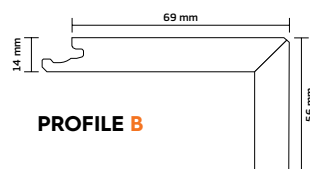

# BOEN Accessories

Stair nosings made of BOEN parquet floorings

- ▶ Made of BOEN parquet floorings.
- ▶ Manufactured from all BOEN types of wood and all surfaces of our current range of products.

Profile/ Product	Surface	Length	Article nr.	Price €/ meter net price
<b>PROFILE A</b> Stair nosing for BOEN 13.2 / 14 mm 3-layer parquet, 56 x 83mm. Click profile at bottom edge.				
Oak	Live Matt	2200 mm	10117866	64.80
Oak white	Live Matt, white	2200 mm	10117924	64.80
Oak	Live Natural	2200 mm	10117923	64.80
Oak, beveled	Live Matt	2200 mm	10117926	64.80
Oak, beveled and brushed	Live Natural	2200 mm	10117928	64.80
Oak white, beveled and brushed	Live Natural, white	2200 mm	10117930	64.80
Oak, beveled and brushed	Live Pure	2200 mm	10120432	64.80
<b>PROFILE B</b> Stair nosing for BOEN 13.2 / 14 mm 3-layer parquet, 56 x 69mm. Veneer at bottom edge.				
Oak	Live Matt	2200 mm	10117931	77.10
Oak white	Live Matt, white	2200 mm	10117933	77.10
Oak	Live Natural	2200 mm	10117932	77.10
Oak, beveled	Live Matt	2200 mm	10117934	77.10
Oak, beveled and brushed	Live Natural	2200 mm	10117935	77.10
Oak white, beveled and brushed	Live Natural, white	2200 mm	10117936	77.10
Oak, beveled and brushed	Live Pure	2200 mm	10120437	77.10
<b>PROFILE 1</b> Stair nosing for BOEN Prestige, 40 x101mm. T/G profile at bottom edge.				
Oak	Live Matt	1150 mm	10117938	51.80
Oak	Live Natural	1150 mm	10117939	51.80
<b>PROFILE 2</b> Stair nosing for BOEN Prestige, 40 x 101mm. Veneer at bottom edge.				
Oak	Live Matt	1150 mm	10117941	64.80
Oak	Live Natural	1150 mm	10117942	64.80