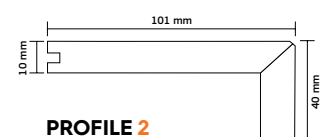

# BOEN Accessories

Stair nosings made of BOEN parquet floorings

- ▶ Made of BOEN parquet floorings.
- ▶ Manufactured from all BOEN types of wood and all surfaces of our current range of products.

Profile/ Product	Surface	Length	Article nr.	Price €/ meter net price
<b>PROFILE A</b> Stair nosing for BOEN 13.2 / 14 mm 3-layer parquet, 56 x 83mm. Click profile at bottom edge.				
Oak	Live Matt	2200 mm	10117866	64.80
Oak white	Live Matt, white	2200 mm	10117924	64.80
Oak	Live Natural	2200 mm	10117923	64.80
Oak, beveled	Live Matt	2200 mm	10117926	64.80
Oak, beveled and brushed	Live Natural	2200 mm	10117928	64.80
Oak white, beveled and brushed	Live Natural, white	2200 mm	10117930	64.80
Oak, beveled and brushed	Live Pure	2200 mm	10120432	64.80
<b>PROFILE B</b> Stair nosing for BOEN 13.2 / 14 mm 3-layer parquet, 56 x 69mm. Veneer at bottom edge.				
Oak	Live Matt	2200 mm	10117931	77.10
Oak white	Live Matt, white	2200 mm	10117933	77.10
Oak	Live Natural	2200 mm	10117932	77.10
Oak, beveled	Live Matt	2200 mm	10117934	77.10
Oak, beveled and brushed	Live Natural	2200 mm	10117935	77.10
Oak white, beveled and brushed	Live Natural, white	2200 mm	10117936	77.10
Oak, beveled and brushed	Live Pure	2200 mm	10120437	77.10
<b>PROFILE 1</b> Stair nosing for BOEN Prestige, 40 x101mm. T/G profile at bottom edge.				
Oak	Live Matt	1150 mm	10117938	51.80
Oak	Live Natural	1150 mm	10117939	51.80
<b>PROFILE 2</b> Stair nosing for BOEN Prestige, 40 x 101mm. Veneer at bottom edge.				
Oak	Live Matt	1150 mm	10117941	64.80
Oak	Live Natural	1150 mm	10117942	64.80